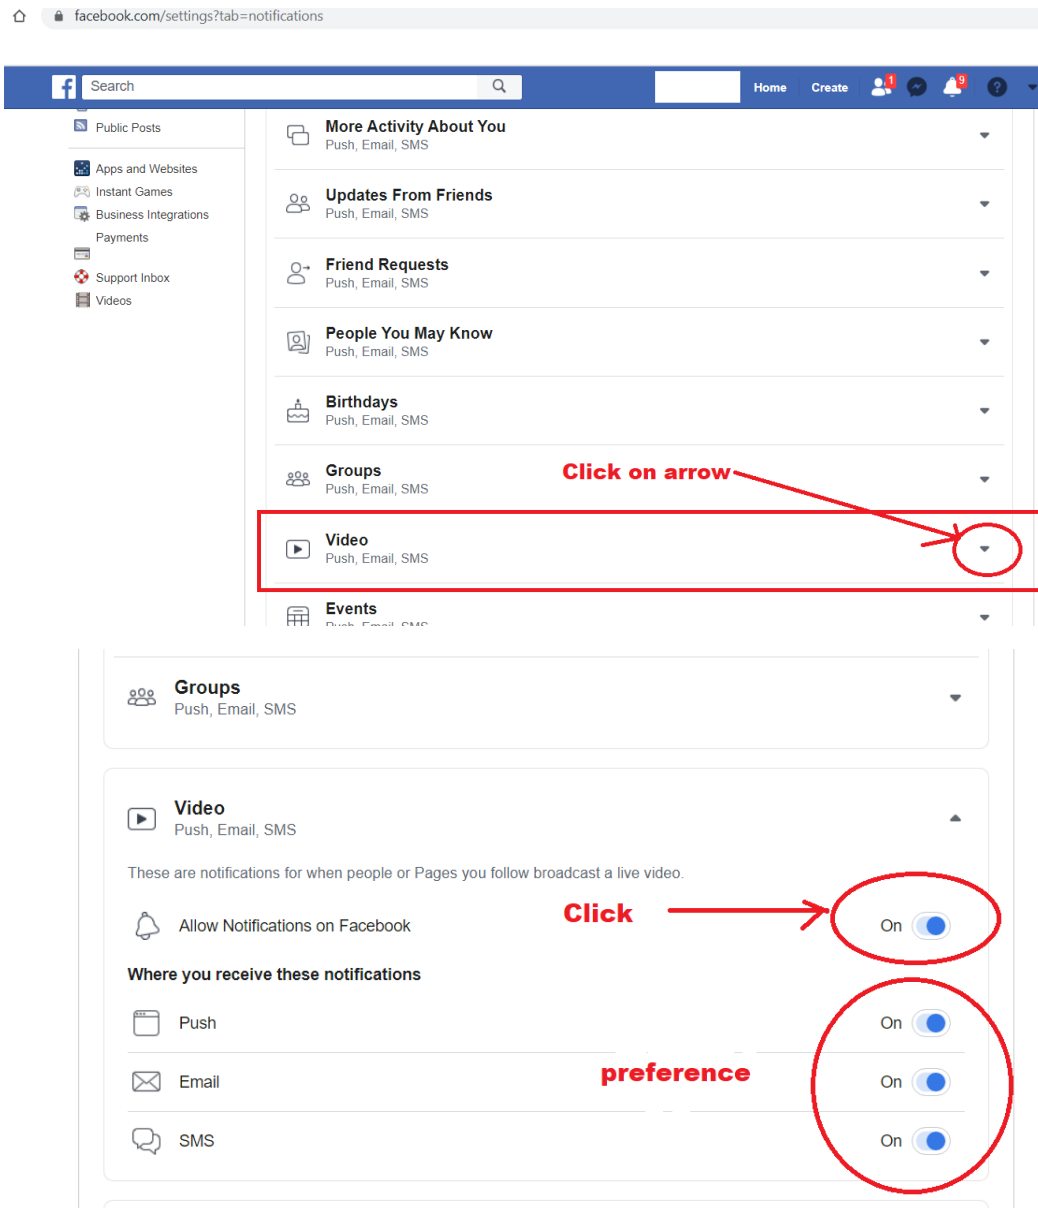

Instructions

1. Go to: <https://www.facebook.com/cbsmodesto>
2. Schedule provided in CBS Weekly Schedule
  - Weekly email sent to Members
  - Posted on CBS Website on front page: <http://cbsmodesto.org/>
  - Posted on CBS Facebook Page: <https://www.facebook.com/cbsmodesto>
3. Live feed is under Post