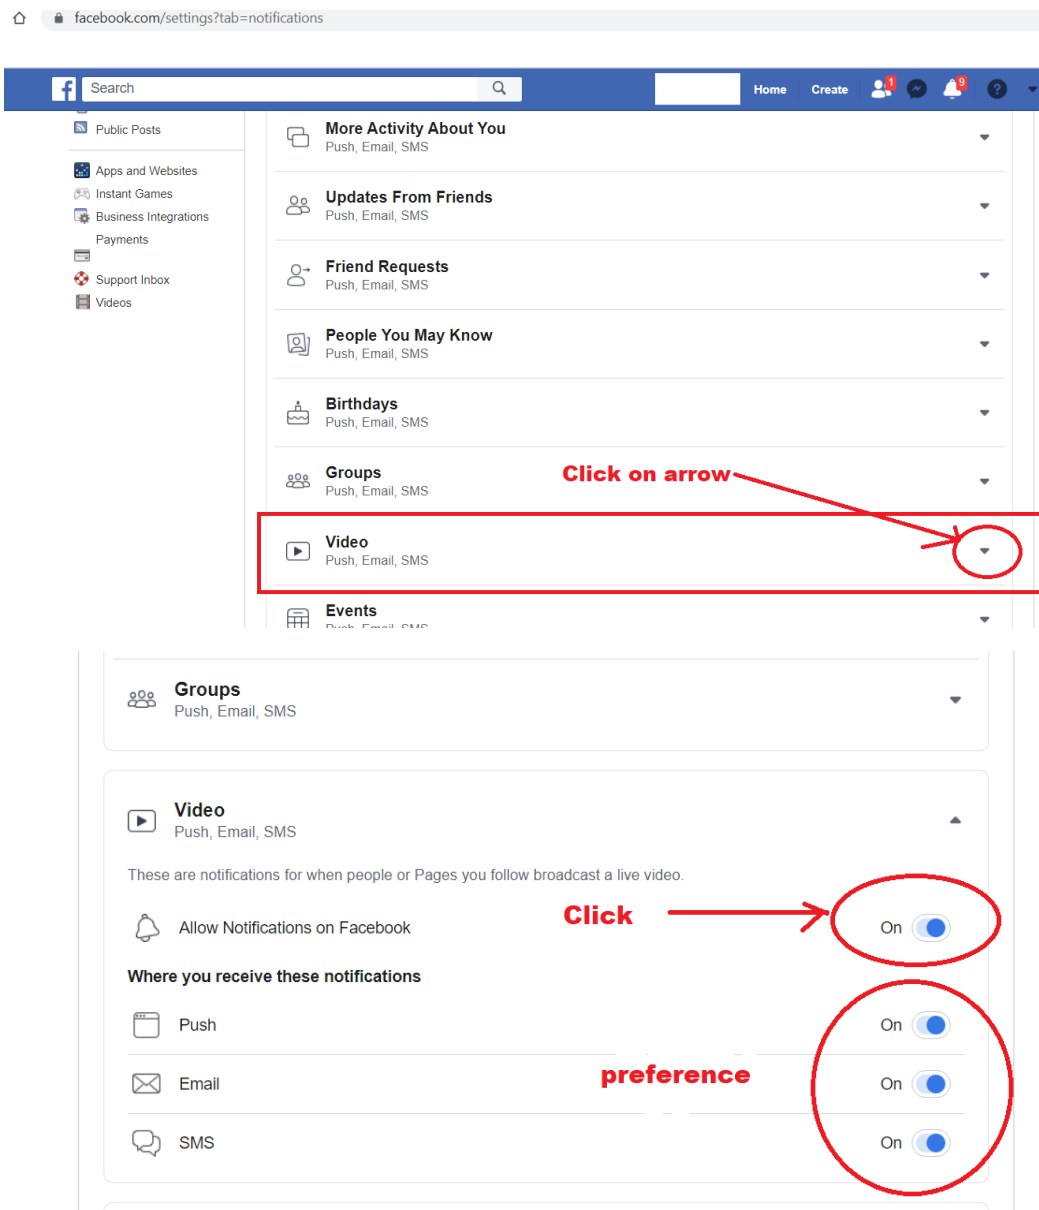

Instrucciones

- Ir a: <https://www.facebook.com/cbsmodesto>
- El horario que se proporciona en el programa semanal de la CBS
  - Correo electrónico semanal enviado a los miembros
  - Publicado en la página web de la CBS en la primera página: <http://cbsmodesto.org/>
  - Publicado en la página de Facebook de la CBS: <https://www.facebook.com/cbsmodesto>
- La transmisión en vivo está en Post